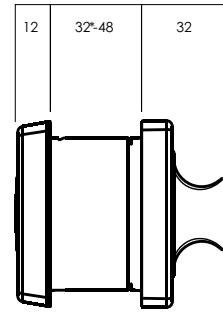

## Square Rose

Exterior

Interior

\*32–36mm door thickness requires spacer ring (included)

**Kinetic Defence®**  
Bump and pick resistant.

**Counterbalance Bolt**  
Proportionally distributes the load between the door and door frame.