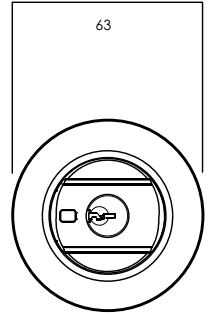

*32–36mm door thickness requires spacer ring (included)

Kinetic Defence®
Bump and pick resistant.

Counterbalance Bolt
Proportionally distributes the load between the door and door frame.

DualSelect®
Turn the key for safety mode. Turn the key further to select secure mode.

2 Keys Included
Can be keyed alike to other Lockwood door locks.

SafetyRelease™
Minimises the risk of being locked in.

Retrofitable
Replace your existing Deadbolt. Fits 54mm hole. 60-70mm adjustable backset. 32-48mm door thickness.

Anti-Corrosion
Successfully tested in accordance with AS2332.3.1:2001 neutral salt spray test.

LockAlert®
Interior Indicator shows lock status at a glance.

Safety Mode
Securely locked from outside and free from inside.

Secure Mode
Securely locked from both inside and outside. For when nobody is home.

Passage Mode
Free to enter from outside and free to exit from inside.