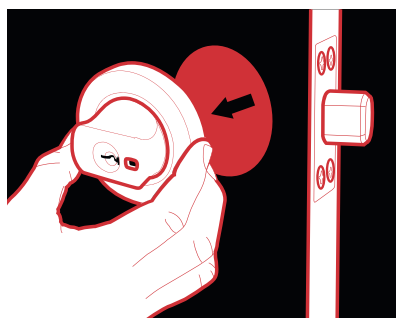

Product Details

Backset	60 to 70mm adjustable stainless steel bolt
Bolt	High security, cut resistant stainless steel bolt
Cylinder	5 pin tumbler mechanism Brass cylinder and brass barrel
Door Thickness	32–48mm 32–36mm doors require a spacer (Included)
Finishes	Matt Black (MBK)
Keying	Supplied individually keyed with two keys per lock, 78,000 key combinations, Key blank KB2015P
Materials	High purity zinc alloy
Strike	Box strike with concealed crossgrain door frame strengthening screw

Standards and Compliance

SL8	(Security) Australian Lock Standard (AS4145.2 - 2008)
D8	(Durability) Australian Lock Standard (AS4145.2 - 2008)
C6	(Corrosion) Australian Lock Standard AS4145.2 - 2008)
K5	(Key Security) Australian Lock Standard AS4145.2 - 2008)