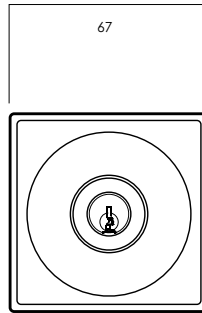

## Square Rose

Exterior

Interior

\*32–36mm door thickness requires spacer ring (included)

**Kinetic Defence®**  
Bump and pick resistant.

**Counterbalance Bolt**  
Proportionally distributes the load between the door and door frame.