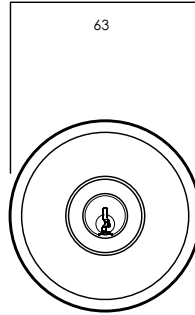

*32–36mm door thickness requires spacer ring (included)

Kinetic Defence®
Bump and pick resistant.

Counterbalance Bolt
Proportionally distributes the load between the door and door frame.

DualSelect®
Turn the key for safety mode. Turn the key further to select secure mode.

2 Keys Included
Can be keyed alike to other Lockwood door locks.

SafetyRelease™
Minimises the risk of being locked in.

Retrofitable
Replace your existing Deadbolt. Fits 54mm hole. 60-70mm adjustable backset. 32-48mm door thickness.

Anti-Corrosion
Successfully tested in accordance with AS2332.3.1:2001 neutral salt spray test.

LockAlert®
Interior Indicator shows lock status at a glance.

Safety Mode
Securely locked from outside and free from inside.

Secure Mode
Securely locked from both inside and outside. For when nobody is home.

Passage Mode
Free to enter from outside and free to exit from inside.