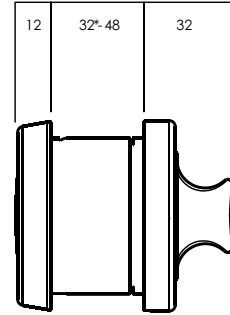

## Round Rose

Exterior

Interior

\*32–36mm door thickness requires spacer ring (included)

**Kinetic Defence®**  
Bump and pick resistant.

**Counterbalance Bolt**  
Proportionally distributes the load between the door and door frame.