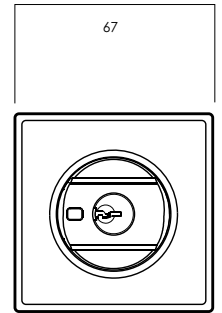

## Square Rose

Exterior

Interior

\*32–36mm door thickness requires spacer ring (included)

**Kinetic Defence®**  
Bump and pick resistant.

**Counterbalance Bolt**  
Proportionally distributes the load between the door and door frame.